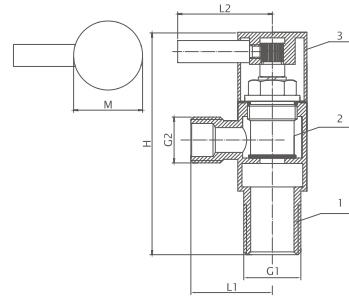

High Quality

Whole Brass Manufacture

➤ ODS-4201

NO.	Component	Material
1	Body	Brass
2	Cartridge	Ceramic
3	Handle	Brass

Size	L	H	M	N
G1/2"xG3/8"	28.5mm	80.5mm	23mm	29mm
G1/2"xG1/2"	28.5mm	80.5mm	23mm	29mm

➤ ODS-4202

NO.	Component	Material
1	Body	Brass
2	Cartridge	Ceramic
3	Handle	Brass

Size	L	H	M	N
G1/2"xG3/8"	29.2mm	80.5mm	28.2mm	27.4mm
G1/2"xG1/2"	29.2mm	80.5mm	28.2mm	27.4mm

➤ ODS-4204

NO.	Component	Material
1	Body	Brass
2	Cartridge	Ceramic
3	Handle	Brass

Size	L	H	M	N
G1/2"xG3/8"	29.5mm	80.5mm	35.5mm	25mm
G1/2"xG1/2"	29.5mm	80.5mm	35.5mm	25mm

➤ ODS-4206

NO.	Component	Material
1	Body	Brass
2	Cartridge	Ceramic
3	Handle	Brass

Size	L	H	M	N
G1/2"xG3/8"	29.5mm	81.5mm	25mm	30.5mm
G1/2"xG1/2"	29.5mm	81.5mm	25mm	30.5mm