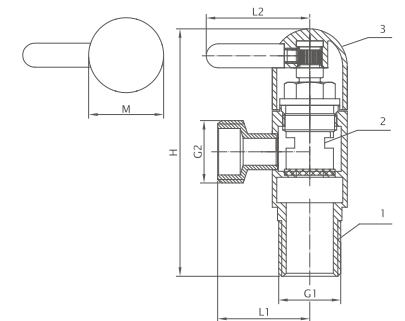

Size	L	H	M	N
G1/2"xG3/8"	29.5mm	80.5mm	25mm	20mm
G1/2"xG1/2"	29.5mm	80.5mm	25mm	20mm

➤ ODS-4208

NO.	Component	Material
1	Body	Brass
2	Cartridge	Ceramic
3	Handle	Brass

Size	L	H	M	N
G1/2"xG3/8"	29.5mm	80.5mm	28mm	25mm
G1/2"xG1/2"	29.5mm	80.5mm	28mm	25mm

➤ ODS-4210

NO.	Component	Material
1	Body	Brass
2	Cartridge	Ceramic
3	Handle	Brass

Size	L	H	M	N
G1/2"xG3/8"	29.5mm	80.5mm	28mm	25mm
G1/2"xG1/2"	29.5mm	80.5mm	28mm	25mm

➤ ODS-4209

NO.	Component	Material
1	Body	Brass
2	Cartridge	Ceramic
3	Handle	Brass

Size	L	H	M
G1/2"xG3/8"	29.5mm	80.5mm	28mm
G1/2"xG1/2"	29.5mm	80.5mm	28mm

➤ ODS-4212

NO.	Component	Material
1	Body	Brass
2	Cartridge	Ceramic
3	Handle	Brass

Size	L1	H	L2	M
G1/2"xG3/8"	29.7mm	82.5mm	34.5mm	25mm
G1/2"xG1/2"	30.7mm	82.5mm	34.5mm	25mm

High Quality Whole Brass Manufacture

➤ ODS-4213

NO.	Component	Material
1	Body	Brass
2	Cartridge	Ceramic
3	Handle	Brass

Size	L	H	M	N
G1/2"xG3/8"	30mm	85.5mm	46mm	46mm
G1/2"xG1/2"	31mm	85.5mm	46mm	46mm

➤ ODS-4214