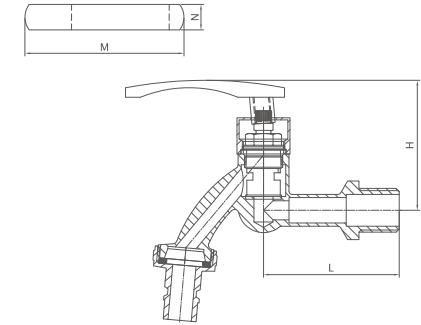

Size	L	H	M	N
G1/2"xG1/2"	67mm	69mm	66mm	22mm

➤ ODS-4622

NO.	Component	Material
1	Body	Brass
2	Cartridge	Ceramic
3	Handle	Brass

Size	L	H	M	N
G1/2"xG1/2"	67mm	57.5mm	58.5mm	25mm

➤ ODS-4613

NO.	Component	Material
1	Body	Brass
2	Cartridge	Ceramic
3	Handle	Brass

Size	L	H	M	N
G1/2"xG1/2"	67mm	64mm	75mm	12mm

➤ ODS-4624

NO.	Component	Material
1	Body	Brass
2	Cartridge	Ceramic
3	Handle	Brass

Size	L	H	M	N
G1/2"xG1/2"	67mm	58.5mm	80.5mm	20mm

➤ ODS-4503

NO.	Component	Material
1	Body	Brass
2	Cartridge	Ceramic
3	Handle	Brass

Size	L	H	M	N
G1/2"xG1/2"	118mm	61.5mm	75mm	12mm

➤ ODS-4504

NO.	Component	Material
1	Body	Brass
2	Cartridge	Ceramic
3	Handle	Brass

Size	L	H	M	N
G1/2"xG1/2"	118mm	57mm	80.5mm	20mm

High Quality Whole Brass Manufacture

➤ ODS-4551

NO.	Component	Material
1	Body	Brass
2	Cartridge	Ceramic
3	Handle	Brass

Size	L	H	M	N
G1/2"xG1/2"	77.5mm	41mm	28mm	28mm

➤ ODS-4513-1

NO.	Component	Material
1	Body	Brass
2	Cartridge	Ceramic
3	Handle	Brass