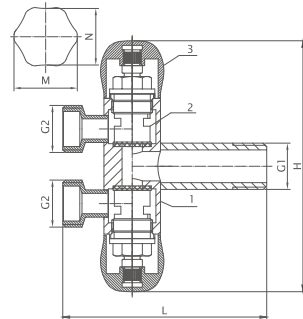

High Quality Whole Brass Manufacture

➤ ODS-4213

NO.	Component	Material
1	Body	Brass
2	Cartridge	Ceramic
3	Handle	Brass

Size	L	H	M	N
G1/2"xG3/8"	30mm	85.5mm	46mm	46mm
G1/2"xG1/2"	31mm	85.5mm	46mm	46mm

➤ ODS-4214

NO.	Component	Material
1	Body	Brass
2	Cartridge	Ceramic
3	Handle	Brass

Size	L	H	M	N
G1/2"xG1/2"	26.75mm	89.5mm	46mm	46mm

➤ ODS-4218

NO.	Component	Material
1	Body	Brass
2	Cartridge	Ceramic
3	Handle	Brass

Size	L	H	M	N
G1/2"xG3/8"	24.5mm	97.5mm	25mm	20mm
G1/2"xG1/2"	24.5mm	97.5mm	25mm	20mm

➤ ODS-4221

NO.	Component	Material
1	Body	Brass
2	Cartridge	Ceramic
3	Handle	Brass

Size	L	H	M	N
G1/2"xG3/8"	29.7mm	97.5mm	65mm	65mm
G1/2"xG1/2"	30.7mm	97.5mm	65mm	65mm

➤ ODS-4220

NO.	Component	Material
1	Body	Brass
2	Cartridge	Ceramic
3	Handle	Brass

Size	L	H	M	N
G1/2"xG3/8"	92.5mm	111mm	28mm	25mm
G1/2"xG1/2"	92.5mm	111mm	28mm	25mm

➤ ODS-4222

NO.	Component	Material
1	Body	Brass
2	Cartridge	Ceramic
3	Handle	Brass

Size	L	H	M	N
G1/2"xG1/2"	24.5mm	78.5mm	25mm	20mm