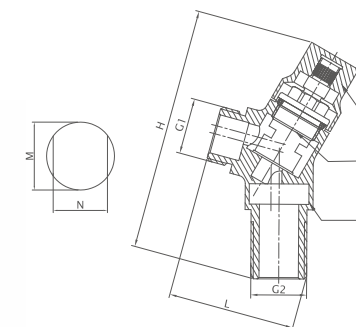

Size	L	H	M	N
G1/2"xG3/8"	92.5mm	111mm	28mm	25mm
G1/2"xG1/2"	92.5mm	111mm	28mm	25mm

➤ ODS-4222

NO.	Component	Material
1	Body	Brass
2	Cartridge	Ceramic
3	Handle	Brass

Size	L	H	M	N
G1/2"xG1/2"	24.5mm	78.5mm	25mm	20mm

High Quality Whole Brass Manufacture

[Http://www.oudasi.com](http://www.oudasi.com)

➤ ODS-4223

NO.	Component	Material
1	Body	Brass
2	Cartridge	Ceramic
3	Handle	Brass

Size	L	H	M	N
G1/2"xG3/8"	31mm	80mm	50mm	25mm
G1/2"xG1/2"	32mm	80mm	50mm	25mm

➤ ODS-4224

NO.	Component	Material
1	Body	Brass
2	Cartridge	Ceramic
3	Handle	Brass

Size	L	H	M	N
G1/2"xG1/2"	46.8mm	89.7mm	25mm	20mm

➤ ODS-4225

NO.	Component	Material
1	Body	Brass
2	Cartridge	Ceramic
3	Handle	Brass

Size	L	H	N
G1/2"xG3/8"	30.5mm	80mm	25mm
G1/2"xG1/2"	30.5mm	80mm	25mm

➤ ODS-4228

NO.	Component	Material
1	Body	Brass
2	Cartridge	Ceramic
3	Handle	Brass

Size	L	H	M
G1/2"xG3/8"	29.7mm	84.5mm	33mm
G1/2"xG1/2"	30.7mm	84.5mm	33mm