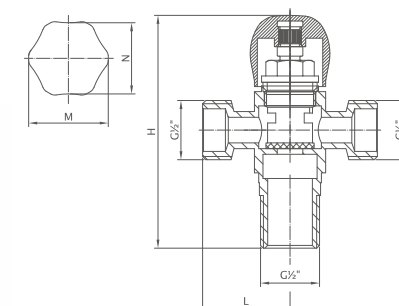

➤ ODS-4232

NO.	Component	Material
1	Body	Brass
2	Cartridge	Ceramic
3	Handle	Brass

Size	L	H	M
G1/2"xG1/2"	68.5mm	69mm	25mm

➤ ODS-4231

NO.	Component	Material
1	Body	Brass
2	Cartridge	Ceramic
3	Handle	Brass

Size	L	H	M	N
G1/2"xG1/2"	68.5mm	69mm	28mm	28mm

➤ ODS-4233

NO.	Component	Material
1	Body	Brass
2	Cartridge	Ceramic
3	Handle	Brass

Size	L	H	M	N
G1/2"xG1/2"	80.6mm	106.5mm	65mm	65mm

High Quality Whole Brass Manufacture

➤ ODS-4234

NO.	Component	Material
1	Body	Brass
2	Cartridge	Ceramic
3	Handle	Brass

Size	L	H	M	N
G1/2"xG1/2"	80.5mm	112mm	65mm	65mm

➤ ODS-4235

NO.	Component	Material
1	Body	Brass
2	Cartridge	Ceramic
3	Handle	Brass

Size	L	H	M	N
G1/2"xG1/2"x1/2"	30.7mm	81.5mm	28mm	25mm

➤ ODS-4236

NO.	Component	Material
1	Body	Brass
2	Cartridge	Ceramic
3	Handle	Brass

Size	L	H	M	N
G1/2"xG1/2"x1/2"	29,5mm	81,5mm	25mm	30,5mm

➤ ODS-4310

NO.	Component	Material
1	Body	Brass
2	Cartridge	Ceramic
3	Handle	Brass

Size	L	H	M	N
G1/2"xG3/8"	29,5mm	80,5mm	28mm	25mm
G1/2"xG1/2"	29,5mm	80,5mm	28mm	25mm