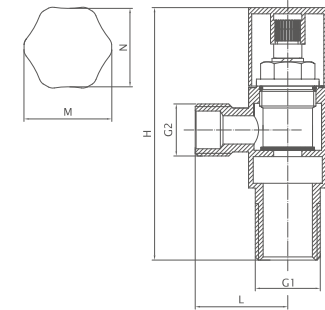

Size	L	H	M	N
G1/2"xG3/8"	29.7mm	87.5mm	25mm	35mm
G1/2"xG1/2"	30.7mm	87.5mm	25mm	35mm

➤ ODS-4230

NO.	Component	Material
1	Body	Brass
2	Cartridge	Ceramic
3	Handle	Brass

Size	L1	H	L2	N
G1/2"xG3/8"	29.7mm	86.5mm	45mm	25mm
G1/2"xG1/2"	30.7mm	86.5mm	45mm	25mm

➤ ODS-4233

NO.	Component	Material
1	Body	Brass
2	Cartridge	Ceramic
3	Handle	Brass

Size	L	H	M	N
G1/2"xG1/2"	80.6mm	106.5mm	65mm	65mm

High Quality Whole Brass Manufacture

➤ ODS-4234

NO.	Component	Material
1	Body	Brass
2	Cartridge	Ceramic
3	Handle	Brass

Size	L	H	M	N
G1/2"xG1/2"	80.5mm	112mm	65mm	65mm

➤ ODS-4235

NO.	Component	Material
1	Body	Brass
2	Cartridge	Ceramic
3	Handle	Brass

Size	L	H	M	N
G1/2"xG1/2"x1/2"	30.7mm	81.5mm	28mm	25mm

➤ ODS-4236

NO.	Component	Material
1	Body	Brass
2	Cartridge	Ceramic
3	Handle	Brass

Size	L	H	M	N
G1/2"xG1/2"x1/2"	29,5mm	81,5mm	25mm	30,5mm

➤ ODS-4310

NO.	Component	Material
1	Body	Brass
2	Cartridge	Ceramic
3	Handle	Brass

Size	L	H	M	N
G1/2"xG3/8"	29,5mm	80,5mm	28mm	25mm
G1/2"xG1/2"	29,5mm	80,5mm	28mm	25mm