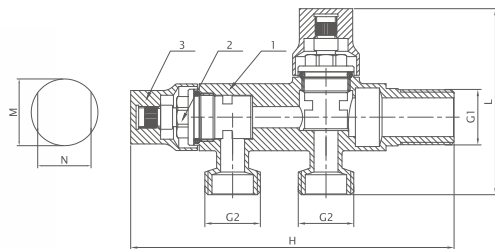

➤ ODS-4233

NO.	Component	Material
1	Body	Brass
2	Cartridge	Ceramic
3	Handle	Brass

Size	L	H	M	N
G1/2"xG1/2"	80.6mm	106.5mm	65mm	65mm

High Quality Whole Brass Manufacture

➤ ODS-4234

NO.	Component	Material
1	Body	Brass
2	Cartridge	Ceramic
3	Handle	Brass

Size	L	H	M	N
G1/2"xG1/2"	80.5mm	112mm	65mm	65mm

➤ ODS-4235

NO.	Component	Material
1	Body	Brass
2	Cartridge	Ceramic
3	Handle	Brass

Size	L	H	M	N
G1/2"xG1/2"x1/2"	30.7mm	81.5mm	28mm	25mm

➤ ODS-4236

NO.	Component	Material
1	Body	Brass
2	Cartridge	Ceramic
3	Handle	Brass

Size	L	H	M	N
G1/2"xG1/2"x1/2"	29,5mm	81,5mm	25mm	30,5mm

➤ ODS-4310

NO.	Component	Material
1	Body	Brass
2	Cartridge	Ceramic
3	Handle	Brass

Size	L	H	M	N
G1/2"xG3/8"	29,5mm	80,5mm	28mm	25mm
G1/2"xG1/2"	29,5mm	80,5mm	28mm	25mm

➤ ODS-4237

NO.	Component	Material
1	Body	Brass
2	Cartridge	Ceramic
3	Handle	Brass

Size	L	H	M	N
G1/2"xG1/2"	69,8mm	121,2mm	25mm	20mm

➤ ODS-4317

NO.	Component	Material
1	Body	Brass
2	Cartridge	Ceramic
3	Handle	Brass