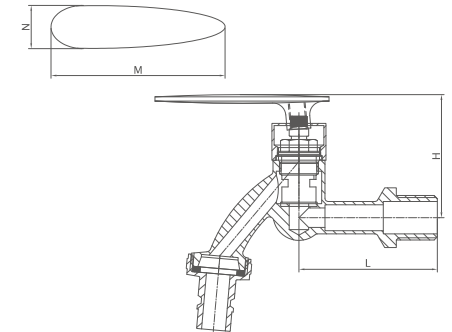

➤ ODS-4326

NO.	Component	Material
1	Body	Brass
2	Cartridge	Ceramic
3	Handle	Brass

Size	L	H	N
G1/2"xG3/8"	30.5mm	80mm	30mm
G1/2"xG1/2"	31.5mm	80mm	30mm

High Quality
Whole Brass Manufacture

➤ ODS-4511

NO.	Component	Material
1	Body	Brass
2	Cartridge	Ceramic
3	Handle	Brass

Size	L	H	M	N
G3/4"xG1/2"	64mm	67.5mm	65mm	22mm

➤ ODS-4513

NO.	Component	Material
1	Body	Brass
2	Cartridge	Ceramic
3	Handle	Brass

Size	L	H	M	N
G3/4"xG1/2"	64mm	61.5mm	75mm	12mm

➤ ODS-4512

NO.	Component	Material
1	Body	Brass
2	Cartridge	Ceramic
3	Handle	Brass

Size	L	H	M	N
G3/4"xG1/2"	64mm	56mm	59mm	25mm

➤ ODS-4514

NO.	Component	Material
1	Body	Brass
2	Cartridge	Ceramic
3	Handle	Brass

Size	L	H	M	N
G3/4"xG1/2"	64mm	57mm	80.5mm	20mm

➤ ODS-4521

NO.	Component	Material
1	Body	Brass
2	Cartridge	Ceramic
3	Handle	Brass

Size	L	H	M	N
G1/2"xG1/2"	69mm	60.5mm	65mm	22mm

➤ ODS-4523

NO.	Component	Material
1	Body	Brass
2	Cartridge	Ceramic
3	Handle	Brass

Size	L	H	M	N
G1/2"xG1/2"	69mm	55mm	75mm	12mm

➤ ODS-4522

NO.	Component	Material
1	Body	Brass
2	Cartridge	Ceramic
3	Handle	Brass