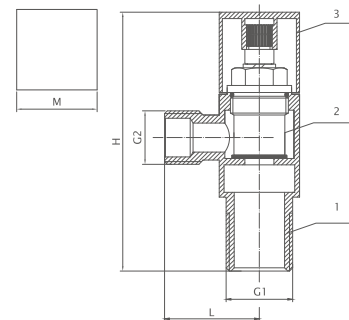

➤ ODS-4205

NO.	Component	Material
1	Body	Brass
2	Cartridge	Ceramic
3	Handle	Brass

Size	L	H	M
G1/2"xG3/8"	29.5mm	80.5mm	25mm
G1/2"xG1/2"	29.5mm	80.5mm	25mm