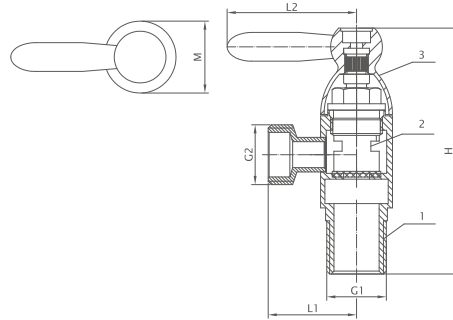

➤ ODS-4224

NO.	Component	Material
1	Body	Brass
2	Cartridge	Ceramic
3	Handle	Brass

Size	L	H	M	N
G1/2"xG1/2"	46.8mm	89.7mm	25mm	20mm

➤ ODS-4225

NO.	Component	Material
1	Body	Brass
2	Cartridge	Ceramic
3	Handle	Brass

Size	L	H	N
G1/2"xG3/8"	30.5mm	80mm	25mm
G1/2"xG1/2"	30.5mm	80mm	25mm

➤ ODS-4228

NO.	Component	Material
1	Body	Brass
2	Cartridge	Ceramic
3	Handle	Brass

Size	L	H	M
G1/2"xG3/8"	29.7mm	84.5mm	33mm
G1/2"xG1/2"	30.7mm	84.5mm	33mm

➤ ODS-4226

NO.	Component	Material
1	Body	Brass
2	Cartridge	Ceramic
3	Handle	Brass

Size	L	H	N
G1/2"xG3/8"	30.5mm	80mm	30mm
G1/2"xG1/2"	31.5mm	80mm	30mm

➤ ODS-4229

NO.	Component	Material
1	Body	Brass
2	Cartridge	Ceramic
3	Handle	Brass

Size	L	H	M	N
G1/2"xG3/8"	29.7mm	87.5mm	25mm	35mm
G1/2"xG1/2"	30.7mm	87.5mm	25mm	35mm

➤ ODS-4230

NO.	Component	Material
1	Body	Brass
2	Cartridge	Ceramic
3	Handle	Brass

Size	L1	H	L2	N
G1/2"xG3/8"	29.7mm	86.5mm	45mm	25mm
G1/2"xG1/2"	30.7mm	86.5mm	45mm	25mm