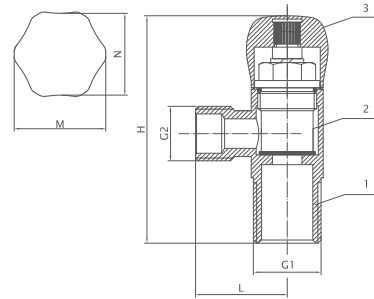

NO.	Component	Material
1	Body	Brass
2	Cartridge	Ceramic
3	Handle	Brass

Size	L	H	M	N
G1/2"xG3/8"	29.2mm	80.5mm	28.2mm	27.4mm
G1/2"xG1/2"	29.2mm	80.5mm	28.2mm	27.4mm

➤ ODS-4204

NO.	Component	Material
1	Body	Brass
2	Cartridge	Ceramic
3	Handle	Brass

Size	L	H	M	N
G1/2"xG3/8"	29.5mm	80.5mm	35.5mm	25mm
G1/2"xG1/2"	29.5mm	80.5mm	35.5mm	25mm

➤ ODS-4206

NO.	Component	Material
1	Body	Brass
2	Cartridge	Ceramic
3	Handle	Brass

Size	L	H	M	N
G1/2"xG3/8"	29.5mm	81.5mm	25mm	30.5mm
G1/2"xG1/2"	29.5mm	81.5mm	25mm	30.5mm

➤ ODS-4205

NO.	Component	Material
1	Body	Brass
2	Cartridge	Ceramic
3	Handle	Brass

Size	L	H	M
G1/2"xG3/8"	29.5mm	80.5mm	25mm
G1/2"xG1/2"	29.5mm	80.5mm	25mm

➤ ODS-4207

NO.	Component	Material
1	Body	Brass
2	Cartridge	Ceramic
3	Handle	Brass

Size	L	H	M	N
G1/2"xG3/8"	29.5mm	80.5mm	25mm	20mm
G1/2"xG1/2"	29.5mm	80.5mm	25mm	20mm

➤ ODS-4208

NO.	Component	Material
1	Body	Brass
2	Cartridge	Ceramic
3	Handle	Brass

Size	L	H	M	N
G1/2"xG3/8"	29.5mm	80.5mm	28mm	25mm
G1/2"xG1/2"	29.5mm	80.5mm	28mm	25mm