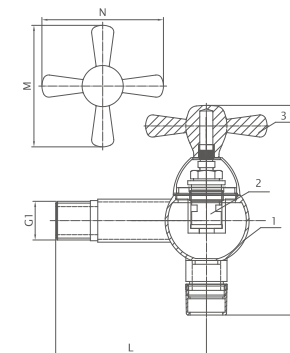

➤ ODS-4232

NO.	Component	Material
1	Body	Brass
2	Cartridge	Ceramic
3	Handle	Brass

Size	L	H	M
G1/2"xG1/2"	68.5mm	69mm	25mm

➤ ODS-4231

NO.	Component	Material
1	Body	Brass
2	Cartridge	Ceramic
3	Handle	Brass

Size	L	H	M	N
G1/2"xG1/2"	68.5mm	69mm	28mm	28mm

➤ ODS-4233

NO.	Component	Material
1	Body	Brass
2	Cartridge	Ceramic
3	Handle	Brass

Size	L	H	M	N
G1/2"xG1/2"	80.6mm	106.5mm	65mm	65mm

High Quality Whole Brass Manufacture

➤ ODS-4234

NO.	Component	Material
1	Body	Brass
2	Cartridge	Ceramic
3	Handle	Brass

Size	L	H	M	N
G1/2"xG1/2"	80.5mm	112mm	65mm	65mm

➤ ODS-4235

NO.	Component	Material
1	Body	Brass
2	Cartridge	Ceramic
3	Handle	Brass

Size	L	H	M	N
G1/2"xG1/2"x1/2"	30.7mm	81.5mm	28mm	25mm

➤ ODS-4236

NO.	Component	Material
1	Body	Brass
2	Cartridge	Ceramic
3	Handle	Brass

Size	L	H	M	N
G1/2"xG1/2"x1/2"	29,5mm	81,5mm	25mm	30,5mm

➤ ODS-4310

NO.	Component	Material
1	Body	Brass
2	Cartridge	Ceramic
3	Handle	Brass

Size	L	H	M	N
G1/2"xG3/8"	29,5mm	80,5mm	28mm	25mm
G1/2"xG1/2"	29,5mm	80,5mm	28mm	25mm