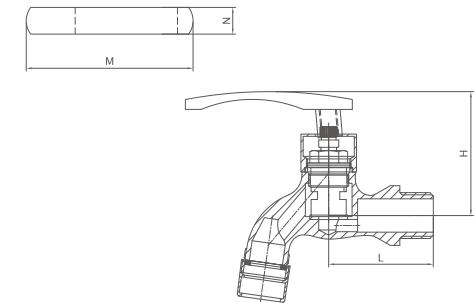

Size	L	H	M	N
G1/2"xG1/2"	118mm	61.5mm	75mm	12mm

➤ ODS-4504

NO.	Component	Material
1	Body	Brass
2	Cartridge	Ceramic
3	Handle	Brass

Size	L	H	M	N
G1/2"xG1/2"	118mm	57mm	80.5mm	20mm

High Quality Whole Brass Manufacture

➤ ODS-4551

NO.	Component	Material
1	Body	Brass
2	Cartridge	Ceramic
3	Handle	Brass

Size	L	H	M	N
G1/2"xG1/2"	77.5mm	41mm	28mm	28mm

➤ ODS-4513-1

NO.	Component	Material
1	Body	Brass
2	Cartridge	Ceramic
3	Handle	Brass

Size	L	H	M	N
G1/2"xG1/2"	64mm	61.5mm	75mm	12mm

➤ ODS-4552

NO.	Component	Material
1	Body	Brass
2	Cartridge	Ceramic
3	Handle	Brass

Size	L	H	M	N
G1/2"xG1/2"	80.5mm	61.5mm	65mm	65mm

➤ ODS-4533-1

NO.	Component	Material
1	Body	Brass
2	Cartridge	Ceramic
3	Handle	Brass

Size	L	H	M	N
G1/2"xG1/2"	47mm	55.5mm	75mm	12mm

➤ ODS-01

➤ ODS-02

➤ ODS-03

➤ ODS-04

➤ ODS-05

➤ ODS-06

➤ ODS-07