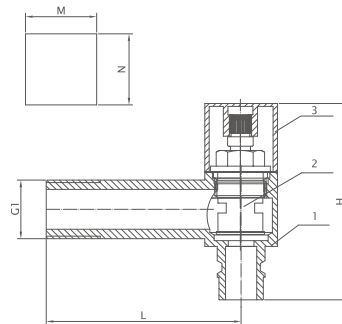

Size	L	H	N
G1/2"xG3/8"	30.5mm	80mm	25mm
G1/2"xG1/2"	30.5mm	80mm	25mm

➤ ODS-4228

NO.	Component	Material
1	Body	Brass
2	Cartridge	Ceramic
3	Handle	Brass

Size	L	H	M
G1/2"xG3/8"	29.7mm	84.5mm	33mm
G1/2"xG1/2"	30.7mm	84.5mm	33mm

➤ ODS-4226

NO.	Component	Material
1	Body	Brass
2	Cartridge	Ceramic
3	Handle	Brass

Size	L	H	N
G1/2"xG3/8"	30.5mm	80mm	30mm
G1/2"xG1/2"	31.5mm	80mm	30mm

➤ ODS-4229

NO.	Component	Material
1	Body	Brass
2	Cartridge	Ceramic
3	Handle	Brass

Size	L	H	M	N
G1/2"xG3/8"	29.7mm	87.5mm	25mm	35mm
G1/2"xG1/2"	30.7mm	87.5mm	25mm	35mm

➤ ODS-4230

NO.	Component	Material
1	Body	Brass
2	Cartridge	Ceramic
3	Handle	Brass

Size	L1	H	L2	N
G1/2"xG3/8"	29.7mm	86.5mm	45mm	25mm
G1/2"xG1/2"	30.7mm	86.5mm	45mm	25mm

➤ ODS-4232

NO.	Component	Material
1	Body	Brass
2	Cartridge	Ceramic
3	Handle	Brass

Size	L	H	M
G1/2"xG1/2"	68.5mm	69mm	25mm

➤ ODS-4231

NO.	Component	Material
1	Body	Brass
2	Cartridge	Ceramic
3	Handle	Brass

Size	L	H	M	N
G1/2"xG1/2"	68.5mm	69mm	28mm	28mm