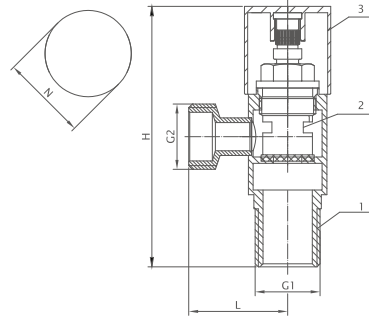

Size	L	H	M	N
G1/2"xG3/8"	92.5mm	111mm	28mm	25mm
G1/2"xG1/2"	92.5mm	111mm	28mm	25mm

➤ ODS-4222

NO.	Component	Material
1	Body	Brass
2	Cartridge	Ceramic
3	Handle	Brass

Size	L	H	M	N
G1/2"xG1/2"	24.5mm	78.5mm	25mm	20mm

High Quality Whole Brass Manufacture

[Http://www.oudasi.com](http://www.oudasi.com)

➤ ODS-4223

NO.	Component	Material
1	Body	Brass
2	Cartridge	Ceramic
3	Handle	Brass

Size	L	H	M	N
G1/2"xG3/8"	31mm	80mm	50mm	25mm
G1/2"xG1/2"	32mm	80mm	50mm	25mm

➤ ODS-4224

NO.	Component	Material
1	Body	Brass
2	Cartridge	Ceramic
3	Handle	Brass

Size	L	H	M	N
G1/2"xG1/2"	46.8mm	89.7mm	25mm	20mm

➤ ODS-4225

NO.	Component	Material
1	Body	Brass
2	Cartridge	Ceramic
3	Handle	Brass

Size	L	H	N
G1/2"xG3/8"	30.5mm	80mm	25mm
G1/2"xG1/2"	30.5mm	80mm	25mm

➤ ODS-4228

NO.	Component	Material
1	Body	Brass
2	Cartridge	Ceramic
3	Handle	Brass

Size	L	H	M
G1/2"xG3/8"	29.7mm	84.5mm	33mm
G1/2"xG1/2"	30.7mm	84.5mm	33mm