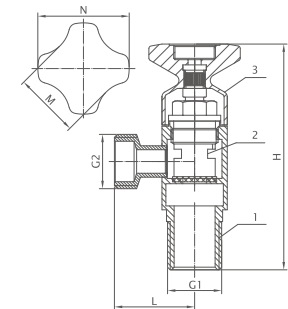

➤ ODS-4224

NO.	Component	Material
1	Body	Brass
2	Cartridge	Ceramic
3	Handle	Brass

Size	L	H	M	N
G1/2"xG1/2"	46.8mm	89.7mm	25mm	20mm

➤ ODS-4225

NO.	Component	Material
1	Body	Brass
2	Cartridge	Ceramic
3	Handle	Brass

Size	L	H	N
G1/2"xG3/8"	30.5mm	80mm	25mm
G1/2"xG1/2"	30.5mm	80mm	25mm

➤ ODS-4228

NO.	Component	Material
1	Body	Brass
2	Cartridge	Ceramic
3	Handle	Brass

Size	L	H	M
G1/2"xG3/8"	29.7mm	84.5mm	33mm
G1/2"xG1/2"	30.7mm	84.5mm	33mm

➤ ODS-4226

NO.	Component	Material
1	Body	Brass
2	Cartridge	Ceramic
3	Handle	Brass

Size	L	H	N
G1/2"xG3/8"	30.5mm	80mm	30mm
G1/2"xG1/2"	31.5mm	80mm	30mm

➤ ODS-4229

NO.	Component	Material
1	Body	Brass
2	Cartridge	Ceramic
3	Handle	Brass

Size	L	H	M	N
G1/2"xG3/8"	29.7mm	87.5mm	25mm	35mm
G1/2"xG1/2"	30.7mm	87.5mm	25mm	35mm

➤ ODS-4230

NO.	Component	Material
1	Body	Brass
2	Cartridge	Ceramic
3	Handle	Brass

Size	L1	H	L2	N
G1/2"xG3/8"	29.7mm	86.5mm	45mm	25mm
G1/2"xG1/2"	30.7mm	86.5mm	45mm	25mm