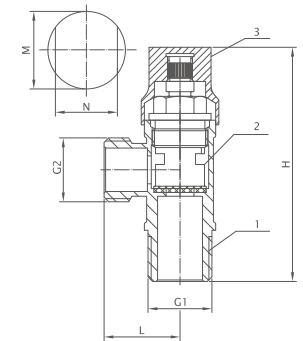

High Quality Whole Brass Manufacture

➤ ODS-4213

NO.	Component	Material
1	Body	Brass
2	Cartridge	Ceramic
3	Handle	Brass

Size	L	H	M	N
G1/2"xG3/8"	30mm	85.5mm	46mm	46mm
G1/2"xG1/2"	31mm	85.5mm	46mm	46mm

➤ ODS-4214

NO.	Component	Material
1	Body	Brass
2	Cartridge	Ceramic
3	Handle	Brass

Size	L	H	M	N
G1/2"xG1/2"	26.75mm	89.5mm	46mm	46mm

➤ ODS-4218

NO.	Component	Material
1	Body	Brass
2	Cartridge	Ceramic
3	Handle	Brass

Size	L	H	M	N
G1/2"xG3/8"	24.5mm	97.5mm	25mm	20mm
G1/2"xG1/2"	24.5mm	97.5mm	25mm	20mm

➤ ODS-4221

NO.	Component	Material
1	Body	Brass
2	Cartridge	Ceramic
3	Handle	Brass

Size	L	H	M	N
G1/2"xG3/8"	29.7mm	97.5mm	65mm	65mm
G1/2"xG1/2"	30.7mm	97.5mm	65mm	65mm

➤ ODS-4220

NO.	Component	Material
1	Body	Brass
2	Cartridge	Ceramic
3	Handle	Brass

Size	L	H	M	N
G1/2"xG3/8"	92.5mm	111mm	28mm	25mm
G1/2"xG1/2"	92.5mm	111mm	28mm	25mm

➤ ODS-4222

NO.	Component	Material
1	Body	Brass
2	Cartridge	Ceramic
3	Handle	Brass

Size	L	H	M	N
G1/2"xG1/2"	24.5mm	78.5mm	25mm	20mm