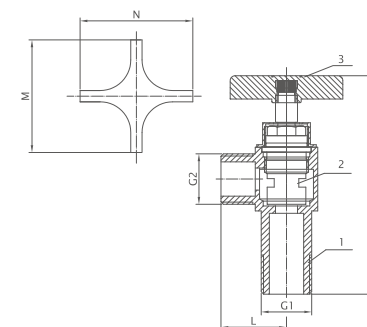

Size	L	H	M
G1/2"xG3/8"	29.5mm	80.5mm	28mm
G1/2"xG1/2"	29.5mm	80.5mm	28mm

➤ ODS-4212

NO.	Component	Material
1	Body	Brass
2	Cartridge	Ceramic
3	Handle	Brass

Size	L1	H	L2	M
G1/2"xG3/8"	29.7mm	82.5mm	34.5mm	25mm
G1/2"xG1/2"	30.7mm	82.5mm	34.5mm	25mm

High Quality Whole Brass Manufacture

➤ ODS-4213

NO.	Component	Material
1	Body	Brass
2	Cartridge	Ceramic
3	Handle	Brass

Size	L	H	M	N
G1/2"xG3/8"	30mm	85.5mm	46mm	46mm
G1/2"xG1/2"	31mm	85.5mm	46mm	46mm

➤ ODS-4214

NO.	Component	Material
1	Body	Brass
2	Cartridge	Ceramic
3	Handle	Brass

Size	L	H	M	N
G1/2"xG1/2"	26.75mm	89.5mm	46mm	46mm

➤ ODS-4218

NO.	Component	Material
1	Body	Brass
2	Cartridge	Ceramic
3	Handle	Brass

Size	L	H	M	N
G1/2"xG3/8"	24.5mm	97.5mm	25mm	20mm
G1/2"xG1/2"	24.5mm	97.5mm	25mm	20mm

➤ ODS-4221

NO.	Component	Material
1	Body	Brass
2	Cartridge	Ceramic
3	Handle	Brass

Size	L	H	M	N
G1/2"xG3/8"	29.7mm	97.5mm	65mm	65mm
G1/2"xG1/2"	30.7mm	97.5mm	65mm	65mm

➤ ODS-4220

NO.	Component	Material
1	Body	Brass
2	Cartridge	Ceramic
3	Handle	Brass