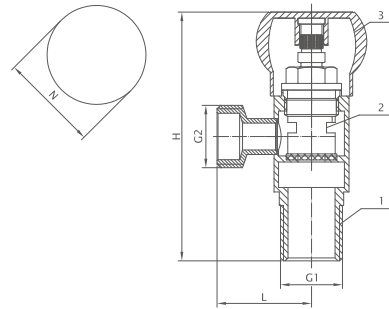

➤ ODS-4224

NO.	Component	Material
1	Body	Brass
2	Cartridge	Ceramic
3	Handle	Brass

Size	L	H	M	N
G1/2"xG1/2"	46.8mm	89.7mm	25mm	20mm

➤ ODS-4225

NO.	Component	Material
1	Body	Brass
2	Cartridge	Ceramic
3	Handle	Brass

Size	L	H	N
G1/2"xG3/8"	30.5mm	80mm	25mm
G1/2"xG1/2"	30.5mm	80mm	25mm

➤ ODS-4228

NO.	Component	Material
1	Body	Brass
2	Cartridge	Ceramic
3	Handle	Brass

Size	L	H	M
G1/2"xG3/8"	29.7mm	84.5mm	33mm
G1/2"xG1/2"	30.7mm	84.5mm	33mm

➤ ODS-4226

NO.	Component	Material
1	Body	Brass
2	Cartridge	Ceramic
3	Handle	Brass

Size	L	H	N
G1/2"xG3/8"	30.5mm	80mm	30mm
G1/2"xG1/2"	31.5mm	80mm	30mm

➤ ODS-4229

NO.	Component	Material
1	Body	Brass
2	Cartridge	Ceramic
3	Handle	Brass

Size	L	H	M	N
G1/2"xG3/8"	29.7mm	87.5mm	25mm	35mm
G1/2"xG1/2"	30.7mm	87.5mm	25mm	35mm

➤ ODS-4230

NO.	Component	Material
1	Body	Brass
2	Cartridge	Ceramic
3	Handle	Brass

Size	L1	H	L2	N
G1/2"xG3/8"	29.7mm	86.5mm	45mm	25mm
G1/2"xG1/2"	30.7mm	86.5mm	45mm	25mm