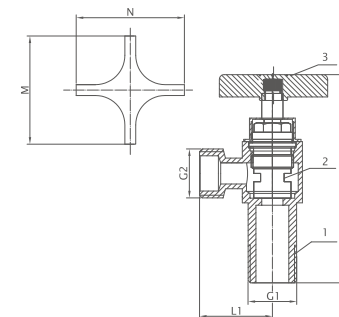

Size	L	H	M	N
G1/2"xG3/8"	29.5mm	80.5mm	25mm	20mm
G1/2"xG1/2"	29.5mm	80.5mm	25mm	20mm

➤ ODS-4208

NO.	Component	Material
1	Body	Brass
2	Cartridge	Ceramic
3	Handle	Brass

Size	L	H	M	N
G1/2"xG3/8"	29.5mm	80.5mm	28mm	25mm
G1/2"xG1/2"	29.5mm	80.5mm	28mm	25mm

➤ ODS-4210

NO.	Component	Material
1	Body	Brass
2	Cartridge	Ceramic
3	Handle	Brass

Size	L	H	M	N
G1/2"xG3/8"	29.5mm	80.5mm	28mm	25mm
G1/2"xG1/2"	29.5mm	80.5mm	28mm	25mm

➤ ODS-4209

NO.	Component	Material
1	Body	Brass
2	Cartridge	Ceramic
3	Handle	Brass

Size	L	H	M
G1/2"xG3/8"	29.5mm	80.5mm	28mm
G1/2"xG1/2"	29.5mm	80.5mm	28mm

➤ ODS-4212

NO.	Component	Material
1	Body	Brass
2	Cartridge	Ceramic
3	Handle	Brass

Size	L1	H	L2	M
G1/2"xG3/8"	29.7mm	82.5mm	34.5mm	25mm
G1/2"xG1/2"	30.7mm	82.5mm	34.5mm	25mm

High Quality Whole Brass Manufacture

➤ ODS-4213

NO.	Component	Material
1	Body	Brass
2	Cartridge	Ceramic
3	Handle	Brass

Size	L	H	M	N
G1/2"xG3/8"	30mm	85.5mm	46mm	46mm
G1/2"xG1/2"	31mm	85.5mm	46mm	46mm

➤ ODS-4214