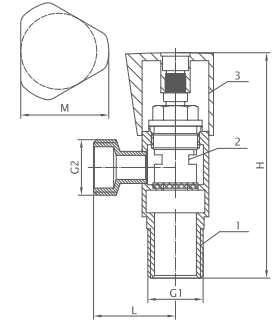

Size	L	H	M	N
G1/2"xG3/8"	92.5mm	111mm	28mm	25mm
G1/2"xG1/2"	92.5mm	111mm	28mm	25mm

➤ ODS-4222

NO.	Component	Material
1	Body	Brass
2	Cartridge	Ceramic
3	Handle	Brass

Size	L	H	M	N
G1/2"xG1/2"	24.5mm	78.5mm	25mm	20mm

High Quality Whole Brass Manufacture

[Http://www.oudasi.com](http://www.oudasi.com)

➤ ODS-4223

NO.	Component	Material
1	Body	Brass
2	Cartridge	Ceramic
3	Handle	Brass

Size	L	H	M	N
G1/2"xG3/8"	31mm	80mm	50mm	25mm
G1/2"xG1/2"	32mm	80mm	50mm	25mm

➤ ODS-4224

NO.	Component	Material
1	Body	Brass
2	Cartridge	Ceramic
3	Handle	Brass

Size	L	H	M	N
G1/2"xG1/2"	46.8mm	89.7mm	25mm	20mm

➤ ODS-4225

NO.	Component	Material
1	Body	Brass
2	Cartridge	Ceramic
3	Handle	Brass

Size	L	H	N
G1/2"xG3/8"	30.5mm	80mm	25mm
G1/2"xG1/2"	30.5mm	80mm	25mm

➤ ODS-4228

NO.	Component	Material
1	Body	Brass
2	Cartridge	Ceramic
3	Handle	Brass

Size	L	H	M
G1/2"xG3/8"	29.7mm	84.5mm	33mm
G1/2"xG1/2"	30.7mm	84.5mm	33mm