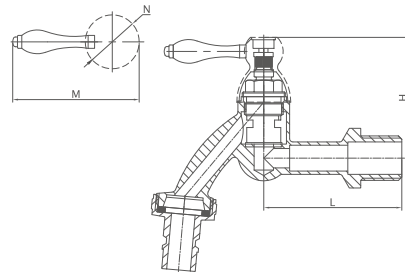

➤ ODS-4326

NO.	Component	Material
1	Body	Brass
2	Cartridge	Ceramic
3	Handle	Brass

Size	L	H	N
G1/2"xG3/8"	30.5mm	80mm	30mm
G1/2"xG1/2"	31.5mm	80mm	30mm

High Quality
Whole Brass Manufacture

➤ ODS-4511

NO.	Component	Material
1	Body	Brass
2	Cartridge	Ceramic
3	Handle	Brass

Size	L	H	M	N
G3/4"xG1/2"	64mm	67.5mm	65mm	22mm

➤ ODS-4513

NO.	Component	Material
1	Body	Brass
2	Cartridge	Ceramic
3	Handle	Brass

Size	L	H	M	N
G3/4"xG1/2"	64mm	61.5mm	75mm	12mm

➤ ODS-4512

NO.	Component	Material
1	Body	Brass
2	Cartridge	Ceramic
3	Handle	Brass

Size	L	H	M	N
G3/4"xG1/2"	64mm	56mm	59mm	25mm

➤ ODS-4514

NO.	Component	Material
1	Body	Brass
2	Cartridge	Ceramic
3	Handle	Brass

Size	L	H	M	N
G3/4"xG1/2"	64mm	57mm	80.5mm	20mm

➤ ODS-4521

NO.	Component	Material
1	Body	Brass
2	Cartridge	Ceramic
3	Handle	Brass