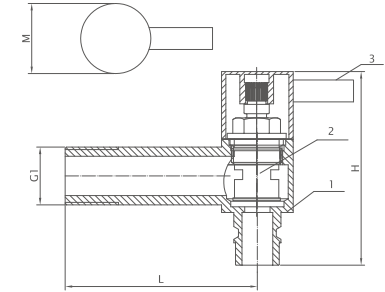

Size	L	H	N
G1/2"xG3/8"	30.5mm	80mm	25mm
G1/2"xG1/2"	30.5mm	80mm	25mm

➤ ODS-4228

NO.	Component	Material
1	Body	Brass
2	Cartridge	Ceramic
3	Handle	Brass

Size	L	H	M
G1/2"xG3/8"	29.7mm	84.5mm	33mm
G1/2"xG1/2"	30.7mm	84.5mm	33mm

➤ ODS-4226

NO.	Component	Material
1	Body	Brass
2	Cartridge	Ceramic
3	Handle	Brass

Size	L	H	N
G1/2"xG3/8"	30.5mm	80mm	30mm
G1/2"xG1/2"	31.5mm	80mm	30mm

➤ ODS-4229

NO.	Component	Material
1	Body	Brass
2	Cartridge	Ceramic
3	Handle	Brass

Size	L	H	M	N
G1/2"xG3/8"	29.7mm	87.5mm	25mm	35mm
G1/2"xG1/2"	30.7mm	87.5mm	25mm	35mm

➤ ODS-4230

NO.	Component	Material
1	Body	Brass
2	Cartridge	Ceramic
3	Handle	Brass

Size	L1	H	L2	N
G1/2"xG3/8"	29.7mm	86.5mm	45mm	25mm
G1/2"xG1/2"	30.7mm	86.5mm	45mm	25mm

➤ ODS-4232

NO.	Component	Material
1	Body	Brass
2	Cartridge	Ceramic
3	Handle	Brass

Size	L	H	M
G1/2"xG1/2"	68.5mm	69mm	25mm

➤ ODS-4231

NO.	Component	Material
1	Body	Brass
2	Cartridge	Ceramic
3	Handle	Brass

Size	L	H	M	N
G1/2"xG1/2"	68.5mm	69mm	28mm	28mm