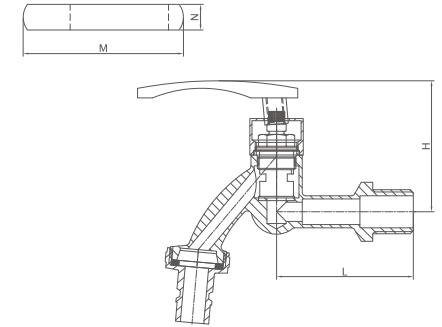

Size	L	H	M	N
G1/2"xG3/8"	29,7mm	80,5mm	27,5mm	33mm
G1/2"xG1/2"	30,7mm	80,5mm	27,5mm	33mm

➤ ODS-4325

NO.	Component	Material
1	Body	Brass
2	Cartridge	Ceramic
3	Handle	Brass

Size	L	H	N
G1/2"xG3/8"	30.5mm	80mm	24mm
G1/2"xG1/2"	30.5mm	80mm	24mm

➤ ODS-4326

NO.	Component	Material
1	Body	Brass
2	Cartridge	Ceramic
3	Handle	Brass

Size	L	H	N
G1/2"xG3/8"	30.5mm	80mm	30mm
G1/2"xG1/2"	31.5mm	80mm	30mm

High Quality
Whole Brass Manufacture

➤ ODS-4511

NO.	Component	Material
1	Body	Brass
2	Cartridge	Ceramic
3	Handle	Brass

Size	L	H	M	N
G3/4"xG1/2"	64mm	67.5mm	65mm	22mm

➤ ODS-4513

NO.	Component	Material
1	Body	Brass
2	Cartridge	Ceramic
3	Handle	Brass

Size	L	H	M	N
G3/4"xG1/2"	64mm	61.5mm	75mm	12mm

➤ ODS-4512

NO.	Component	Material
1	Body	Brass
2	Cartridge	Ceramic
3	Handle	Brass

Size	L	H	M	N
G3/4"xG1/2"	64mm	56mm	59mm	25mm

➤ ODS-4514

NO.	Component	Material
1	Body	Brass
2	Cartridge	Ceramic
3	Handle	Brass

Size	L	H	M	N
G3/4"xG1/2"	64mm	57mm	80.5mm	20mm

➤ ODS-4521

NO.	Component	Material
1	Body	Brass
2	Cartridge	Ceramic
3	Handle	Brass