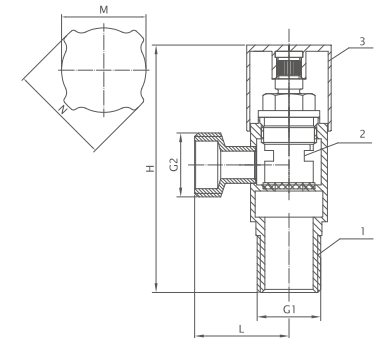

➤ ODS-4233

NO.	Component	Material
1	Body	Brass
2	Cartridge	Ceramic
3	Handle	Brass

Size	L	H	M	N
G1/2"xG1/2"	80.6mm	106.5mm	65mm	65mm

High Quality Whole Brass Manufacture

➤ ODS-4234

NO.	Component	Material
1	Body	Brass
2	Cartridge	Ceramic
3	Handle	Brass

Size	L	H	M	N
G1/2"xG1/2"	80.5mm	112mm	65mm	65mm

➤ ODS-4235

NO.	Component	Material
1	Body	Brass
2	Cartridge	Ceramic
3	Handle	Brass

Size	L	H	M	N
G1/2"xG1/2"x1/2"	30.7mm	81.5mm	28mm	25mm

➤ ODS-4236

NO.	Component	Material
1	Body	Brass
2	Cartridge	Ceramic
3	Handle	Brass

Size	L	H	M	N
G1/2"xG1/2"x1/2"	29,5mm	81,5mm	25mm	30,5mm

➤ ODS-4310

NO.	Component	Material
1	Body	Brass
2	Cartridge	Ceramic
3	Handle	Brass

Size	L	H	M	N
G1/2"xG3/8"	29,5mm	80,5mm	28mm	25mm
G1/2"xG1/2"	29,5mm	80,5mm	28mm	25mm

➤ ODS-4237

NO.	Component	Material
1	Body	Brass
2	Cartridge	Ceramic
3	Handle	Brass

Size	L	H	M	N
G1/2"xG1/2"	69,8mm	121,2mm	25mm	20mm

➤ ODS-4317

NO.	Component	Material
1	Body	Brass
2	Cartridge	Ceramic
3	Handle	Brass