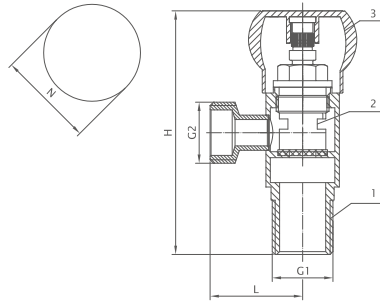

Size	L	H	M	N
G1/2"xG1/2"x1/2"	29,5mm	81,5mm	25mm	30,5mm

➤ ODS-4310

NO.	Component	Material
1	Body	Brass
2	Cartridge	Ceramic
3	Handle	Brass

Size	L	H	M	N
G1/2"xG3/8"	29,5mm	80,5mm	28mm	25mm
G1/2"xG1/2"	29,5mm	80,5mm	28mm	25mm

➤ ODS-4237

NO.	Component	Material
1	Body	Brass
2	Cartridge	Ceramic
3	Handle	Brass

Size	L	H	M	N
G1/2"xG1/2"	69,8mm	121,2mm	25mm	20mm

➤ ODS-4317

NO.	Component	Material
1	Body	Brass
2	Cartridge	Ceramic
3	Handle	Brass

Size	L	H	M	N
G1/2"xG3/8"	29,7mm	80,5mm	27,5mm	33mm
G1/2"xG1/2"	30,7mm	80,5mm	27,5mm	33mm

➤ ODS-4325

NO.	Component	Material
1	Body	Brass
2	Cartridge	Ceramic
3	Handle	Brass

Size	L	H	N
G1/2"xG3/8"	30.5mm	80mm	24mm
G1/2"xG1/2"	30.5mm	80mm	24mm

➤ ODS-4326

NO.	Component	Material
1	Body	Brass
2	Cartridge	Ceramic
3	Handle	Brass

Size	L	H	N
G1/2"xG3/8"	30.5mm	80mm	30mm
G1/2"xG1/2"	31.5mm	80mm	30mm

High Quality
Whole Brass Manufacture

➤ ODS-4511

NO.	Component	Material
1	Body	Brass
2	Cartridge	Ceramic
3	Handle	Brass