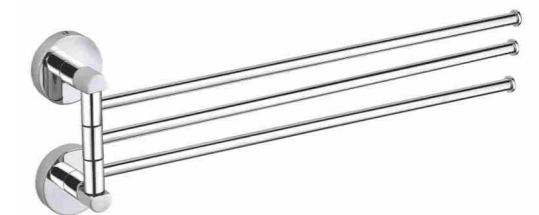

ODS-8338
Three Tumbler Holder With Glass

ODS-8332
Soap Holder

ODS-8329
Toilet Brush Holder Glass

ODS-8181
Towel Rack With Bar

ODS-8111
Double Towel Bar 45cm or 60cm

ODS-8112
Single Towel Bar 45cm or 60cm

ODS-8127
Glass Shelf

ODS-8135
Hook Strip With 3 Hooks

ODS-8117
Glass Shelf

ODS-8131
Towel Rail, Adjustable

ODS-8141
Towel Rail, Adjustable

ODS-8136
Double Glass Shelf

ODS-8158
Shaving Mirror

ODS-8123
Wiper

ODS-8105
Single Robe Hook