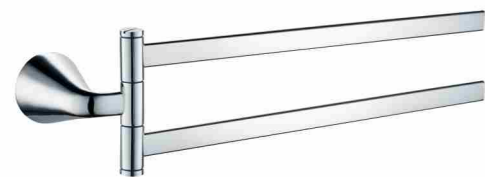

ODS-6931
Towel Rail Adjustable