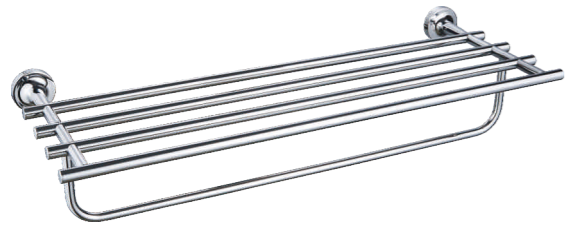

ODS-6612
Single Towel Bar 45cm or 60cm

ODS-6627
Glass Shelf

ODS-6613
Towel Ring

ODS-6626
Paper Holder With Lid

ODS-6628
Double Tumbler Holder With Glass

ODS-6631
Towel Rail, Adjustable

ODS-6641
Towel Rail, Adjustable

ODS-6621
Tumbler Holder With Glass

ODS-6616
Paper Holder Without Lid

ODS-6624
Soap Basket

ODS-6651
Towel Rail, Adjustable

ODS-6661
Towel Rail, Adjustable

ODS-6633
Soap Dispenser, Glass

ODS-6629
Toilet Brush Holder, Glass

ODS-6635
Hook Strip With 3 Hooks

ODS-6645
Hook Strip With 4 Hooks

ODS-6655
Hook Strip With 5 Hooks

ODS-6581
Towel Rack With Bar

ODS-6511
Double Towel Bar 45cm or 60cm

ODS-6515
Single Robe Hook

ODS-6515-6
Single Robe Hook