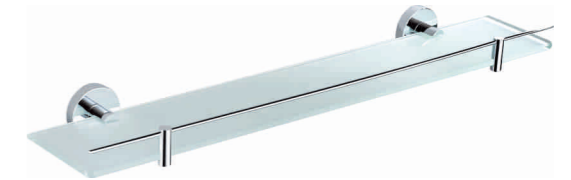

ODS-8338
Three Tumbler Holder With Glass

ODS-8332
Soap Holder

ODS-8329
Toilet Brush Holder Glass

ODS-8181
Towel Rack With Bar

ODS-8111
Double Towel Bar 45cm or 60cm

ODS-8112
Single Towel Bar 45cm or 60cm

ODS-8127
Glass Shelf

ODS-8135
Hook Strip With 3 Hooks

ODS-8117
Glass Shelf

ODS-8131
Towel Rail, Adjustable

ODS-8141
Towel Rail, Adjustable

ODS-8136
Double Glass Shelf

ODS-8158
Shaving Mirror

ODS-8123
Wiper

ODS-8105
Single Robe Hook