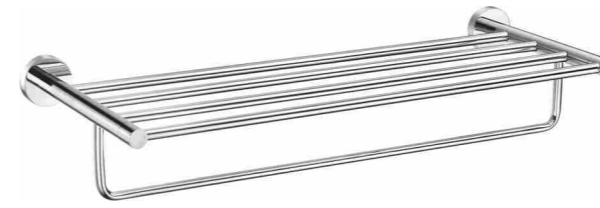

ODS-8331
Towel Rail, Adjustable

ODS-8315
Single Robe Hook

ODS-8315A
Single Robe Hook

ODS-8315A-6
Single Robe Hook

ODS-8325
Double Robe Hook

ODS-8356A
Double Paper Holder

ODS-8356
Double Paper Holder

ODS-8322
Soap Holder With Glass

ODS-8321
Tumbler Holder With Glass

ODS-8333
Soap Dispenser, Glass

ODS-8336
Paper Holder

ODS-8326
Paper Holder With Lid

ODS-8345
Four Robe Hook

ODS-8324
Soap Basket

ODS-8313
Towel Ring

ODS-8316
Paper Holder Without Lid

ODS-8338
Three Tumbler Holder With Glass

ODS-8332
Soap Holder

ODS-8329
Toilet Brush Holder Glass

ODS-8181
Towel Rack With Bar

ODS-8111
Double Towel Bar 45cm or 60cm

ODS-8112
Single Towel Bar 45cm or 60cm

ODS-8127
Glass Shelf