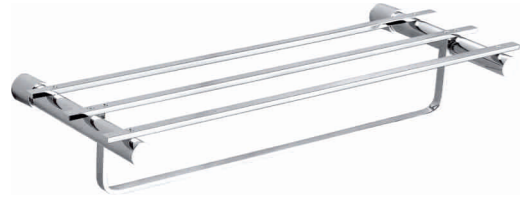

ODS-8928
Double Tumbler Holder With Glass

ODS-8916
Paper Holder Without Lid

ODS-8906
Paper Holder

ODS-8926
Paper Holder With Lid

ODS-8924
Soap Basket

ODS-8944
Soap Basket

ODS-8923
Wiper

ODS-8932
Soap Dispenser, Metal

ODS-8919
Toilet Brush Holder, Glass

ODS-8929
Toilet Brush Holder, Metal

ODS-8881
Towel Rack With Bar

ODS-8811
Double Towel Bar 45cm or 60cm

ODS-8815
Single Robe Hook

ODS-8825
Double Robe Hook

ODS-8812
Single Towel Bar 45cm or 60cm